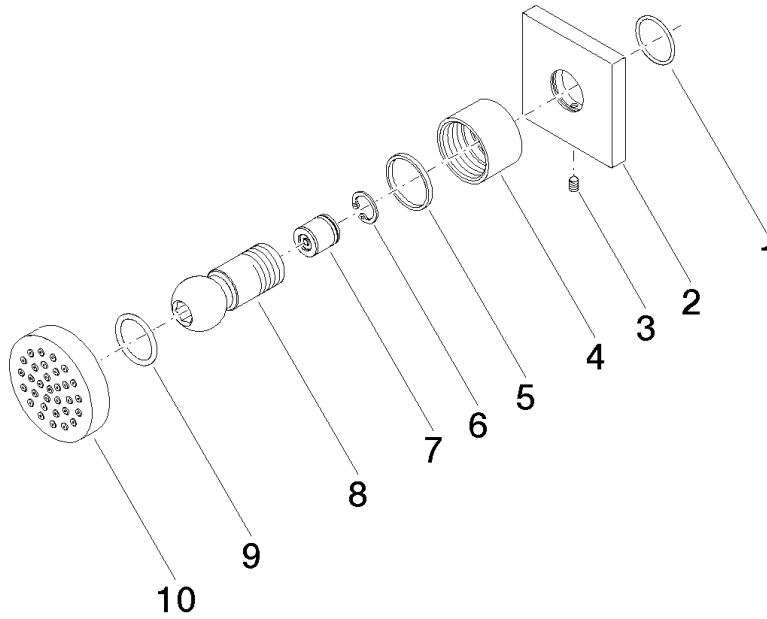

**Body spray without volume control - Chrome**

IMO

28 528 782

- spray head Ø 55mm
- ball-joint pivotable through 25° (in any direction)
- HORIZONTAL RAIN, max. flow rate 7 l/min (at 3 bar)
- anti-scale system
- rosette 60 x 60 mm
- 1/2" connection

**Recommended miscellaneous**

- Concealed wall elbow -** 35 085 970 90
- max. recess depth 163 mm
  - min. recess depth 90 mm

28 528 782

mm [inches]

Flow rate chart

Certificates

LGA\_38652.

28 528 782

Spare parts list

No.	Item Number	Name	Quantity used	Delivery time
1	09 14 10 098 90	seal	1	2
2	09 27 98 003-00	rosette	1	10
3	09 31 11 048 90	pin	1	2
4	09 23 30 026-00	nut	1	10
5	09 14 15 010 90	ring	1	2
6	09 16 01 014 90	ring	1	2
7	90 23 01 147 00 90	back-flow preventer	1	2
8	09 21 40 016-00	connection	1	10
9	09 14 10 015 90	seal	1	2
10	90 12 05 027 00-00	casing ( completely )	1	10