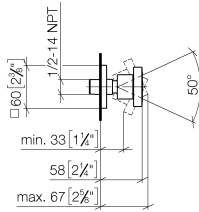

**Body spray without volume control - Chrome**

IMO

28 528 782

- spray head Ø 55mm
- ball-joint pivotable through 25° (in any direction)
- HORIZONTAL RAIN, max. flow rate 7 l/min (at 3 bar)
- anti-scale system
- rosette 60 x 60 mm
- 1/2" connection

**Recommended miscellaneous**

- Concealed wall elbow -** 35 085 970 90
- max. recess depth 163 mm
  - min. recess depth 90 mm

28 528 782

mm [inches]

Flow rate chart

Certificates

LGA\_38652.

28 528 782

Spare parts list

No.	Item Number	Name	Quantity used	Delivery time
1	09 14 10 098 90	seal	1	2
2	09 27 98 003-00	rosette	1	10
3	09 31 11 048 90	pin	1	2
4	09 23 30 026-00	nut	1	10
5	09 14 15 010 90	ring	1	2
6	09 16 01 014 90	ring	1	2
7	90 23 01 147 00 90	back-flow preventer	1	2
8	09 21 40 016-00	connection	1	10
9	09 14 10 015 90	seal	1	2
10	90 12 05 027 00-00	casing ( completely )	1	10